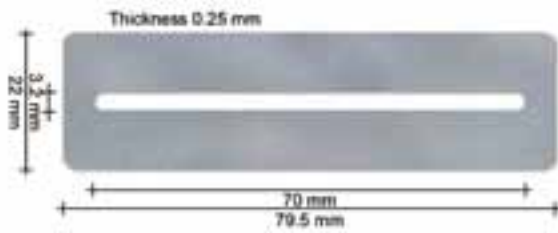

fretboard protector, bendable, 6 pcs

22461 **DR-P003** stainless steel

bracing supporter

22458 **DR-S003** steel